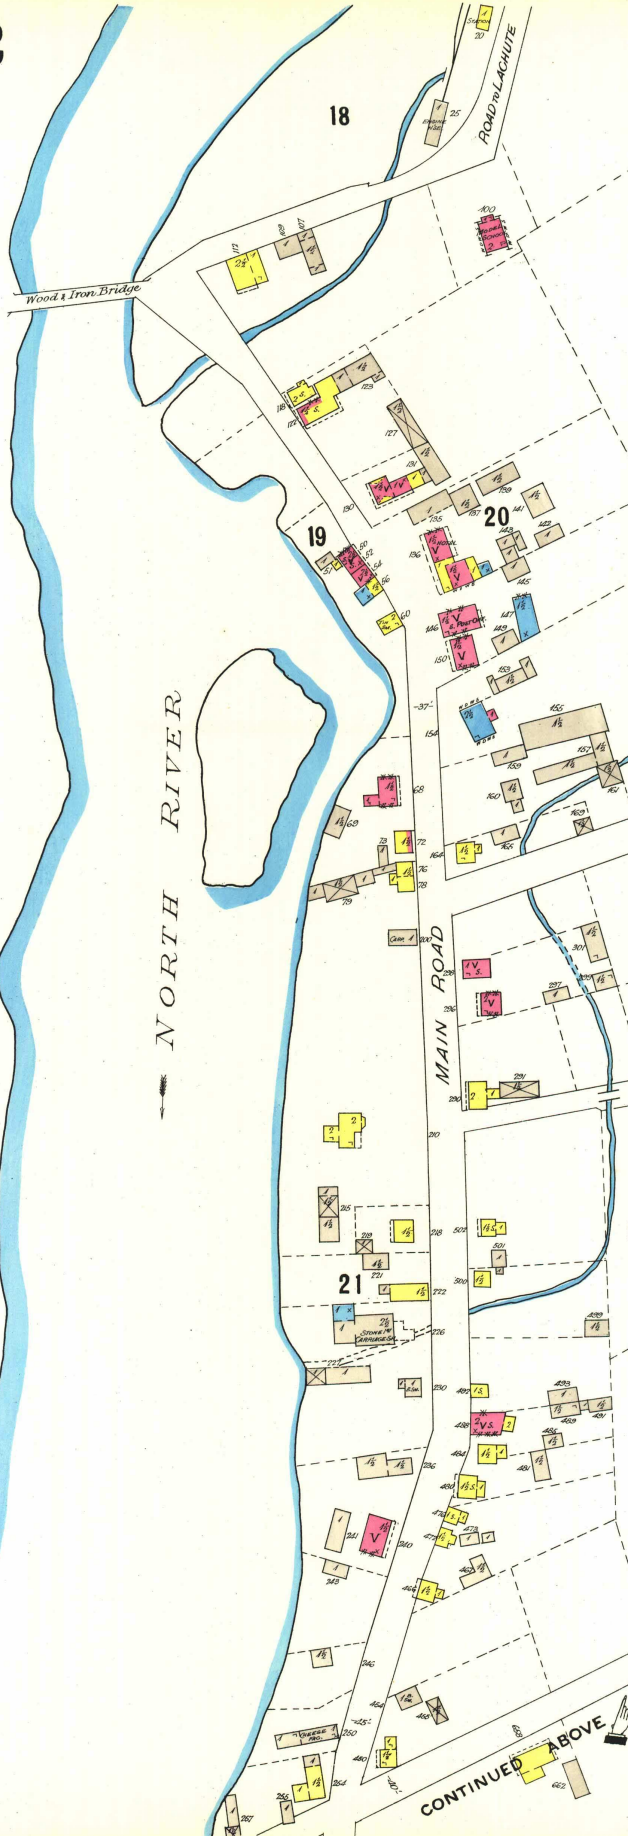

2

SEE SHEET No 1

NORTH RIVER

— ST. ANDREWS QUE —
— NOV. 1897 —

2

Scale 100 Feet to 1 Inch
 0 50 100 200 400 Feet
 A. B. Venerated Buildings are colored red and marked V.